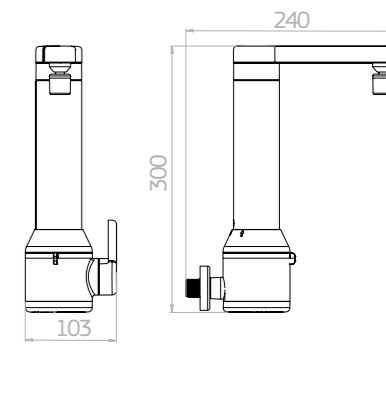

TBPV.E.551BR - 127V
TBPV.E.552BR - 220V
BRANCO

**Torneira Eletrônica
Parede**

TPPV.E.551BR - 127V
TPPV.E.552BR - 220V
BRANCO

TBPV.EF.551BR

TPPV.EF.551BR

TBPV.E.551BR

TPPV.E.551BR

deca 