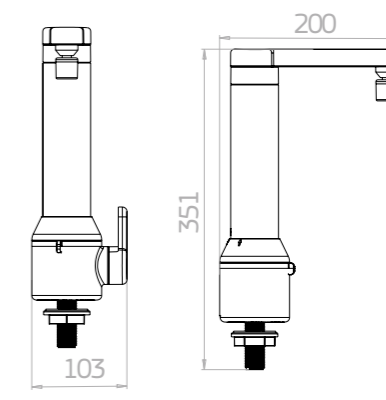

TBPV.E.551BR - 127V
TBPV.E.552BR - 220V
BRANCO

**Torneira Eletrônica
Parede**

TPPV.E.551BR - 127V
TPPV.E.552BR - 220V
BRANCO

TBPV.EF.551BR

TPPV.EF.551BR

TBPV.E.551BR

TPPV.E.551BR

deca 