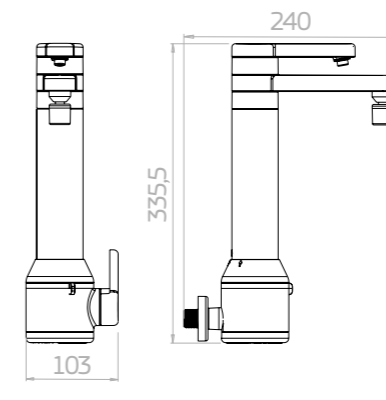

TBPV.E.551BR - 127V
TBPV.E.552BR - 220V
BRANCO

**Torneira Eletrônica
Parede**

TPPV.E.551BR - 127V
TPPV.E.552BR - 220V
BRANCO

TBPV.EF.551BR

TPPV.EF.551BR

TBPV.E.551BR

TPPV.E.551BR

deca 