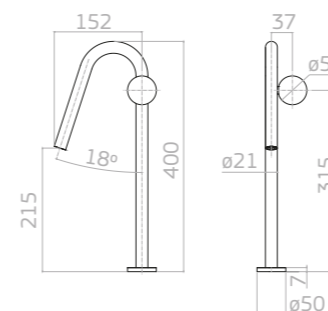

- 1877.BL103.MT - Black Matte
- 1877.GL103.MT - Gold Matte
- 1877.CT103.MT - Corten

1189.BL.MT103.GLMT